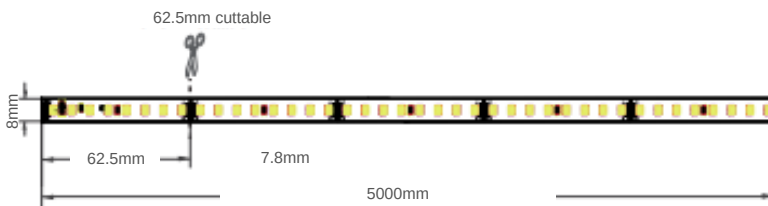

PCB Layout:

www.applelec.co.uk
01274 774 477
sales@applelec.co.uk