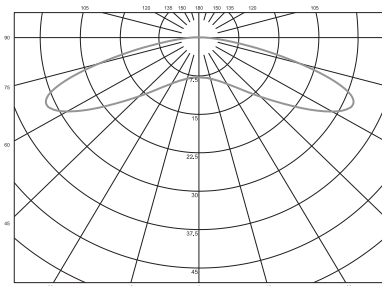

SLOANLED VL PLUS 3

Product description:

VL Plus 3 is the result of in-depth market research and end-user feedback, answering the call to provide an efficient, cost-effective, high-quality lens-based module for face lit channel letters.

Key features:

- Most powerful and efficient lighting option in its class
- Available in White (6500 K, 5000 K, 4000 K, and 3000 K), Red, Green, and Blue
- Optimal for applications 3-5" (75-125 mm) in depth
- Use fewer modules for faster installation and lower cost per sign
- Versatile mounting options

Product data:

Manufacturer -	SloanLED
Product name -	SloanLED VL PLUS 3
Viewing angle -	160° C
Operating temperature -	-40° C to + 60° C
Life rating -	>60,000 hours

Dimensions L x W x H -

Mini.....	55mm x 17mm x 7mm
Standard.....	36mm x 17mm x 8mm
HO.....	79mm x 17mm x 7mm

Protection class -	IP66
Fastening -	Peel-n-stick and mechanical
Warranty -	10 years product & 5 year labour

Luminous intensity distribution:

applelec group
www.applelec.co.uk
01274 774 477
sales@applelec.co.uk