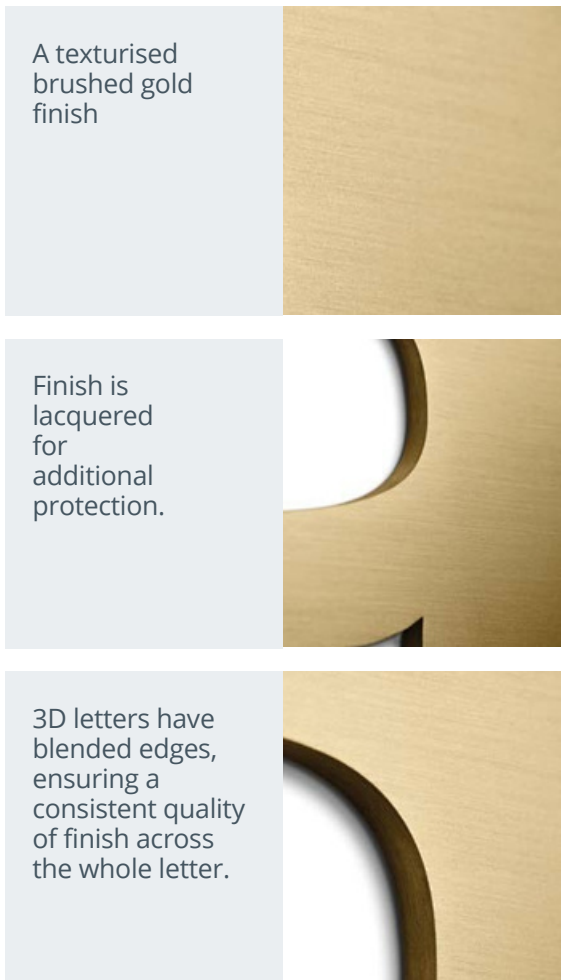

Gold Effect Brushed

Gold Effect Brushed Metal Finish - Style 1

Pick Your Style		Pick Your height (mm)	Pick Your depth (mm)	Application Options
Style 1	Style 4	50	1.5	Internal
Style 2	STYLE 5	100	3	External
Style 3	Style 6	150	5	Fixing Options
Style 7	Style 10	200	10	Stud
Style 8	STYLE 11	250	20	Tape available for:
Style 9	Style 12	300	30	• 1.5mm depth • 3mm depth • 5mm depth
		400	45	
			60