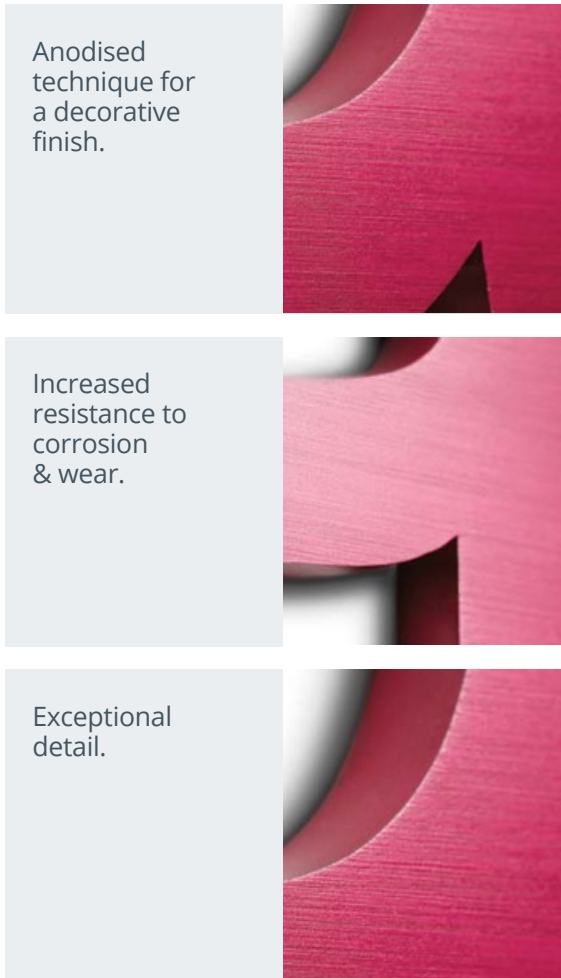

Anodised Purple

Anodised Purple Colour Finish - Style 1

Anodised technique for a decorative finish.

Increased resistance to corrosion & wear.

Exceptional detail.

Pick Your Style		Pick Your height (mm)	Pick Your depth (mm)	Application Options
Style 1	Style 4	50	1.5	Internal
Style 2	STYLE 5	100	3	External
Style 3	Style 6	150	5	Fixing Options
		200	10	Stud
		250		Tape available for:
Style 7	Style 10	300		<ul style="list-style-type: none"> • 1.5mm depth • 3mm depth • 5mm depth
Style 8	STYLE 11	400		
Style 9	Style 12			

Anodised Blue

Anodised Blue Colour Finish - Style 1

Anodised technique for a decorative finish.

Increased resistance to corrosion & wear.

Exceptional detail.

Pick Your Style		Pick Your height (mm)	Pick Your depth (mm)	Application Options
Style 1	Style 4	50	1.5	Internal
Style 2	STYLE 5	100	3	External
Style 3	Style 6	150	5	Fixing Options
		200	10	Stud
		250		Tape available for:
Style 7	Style 10	300		<ul style="list-style-type: none"> • 1.5mm depth • 3mm depth • 5mm depth
Style 8	STYLE 11	400		
Style 9	Style 12			

Anodised Rose

Anodised Rose Colour Finish - Style 1

Pick Your Style		Pick Your height (mm)	Pick Your depth (mm)	Application Options
Style 1	Style 4	50	1.5	Internal
Style 2	STYLE 5	100	3	External
Style 3	Style 6	150	5	Fixing Options
		200	10	Stud
Style 7	Style 10	250		Tape available for:
Style 8	STYLE 11	300		<ul style="list-style-type: none"> • 1.5mm depth • 3mm depth • 5mm depth
Style 9	Style 12	400		

Anodised Black

Anodised Black Colour Finish - Style 1

Anodised technique for a decorative finish.

Increased resistance to corrosion & wear.

Exceptional detail.

Pick Your Style		Pick Your height (mm)	Pick Your depth (mm)	Application Options
Style 1	Style 4	50	1.5	Internal
Style 2	STYLE 5	100	3	External
Style 3	Style 6	150	5	Fixing Options
		200	10	Stud
Style 7	Style 10	250		Tape available for:
Style 8	STYLE 11	300		<ul style="list-style-type: none"> • 1.5mm depth • 3mm depth • 5mm depth
Style 9	Style 12	400		