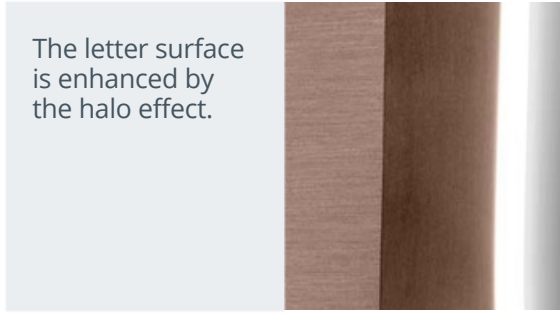

Brushed Rose Gold

Pick Your Style		Pick Your height (mm)	Pick Your depth (mm)	Application Options
Style 1	Style 4	100	30	Internal
Style 2*	STYLE 5	150	45	Fixing Options
Style 3*	Style 6	200	60	
style 7	Style 10	250		Stud
		300		
Style 8	STYLE 11	400		
Style 9	Style 12			

*Style not available in 50mm high