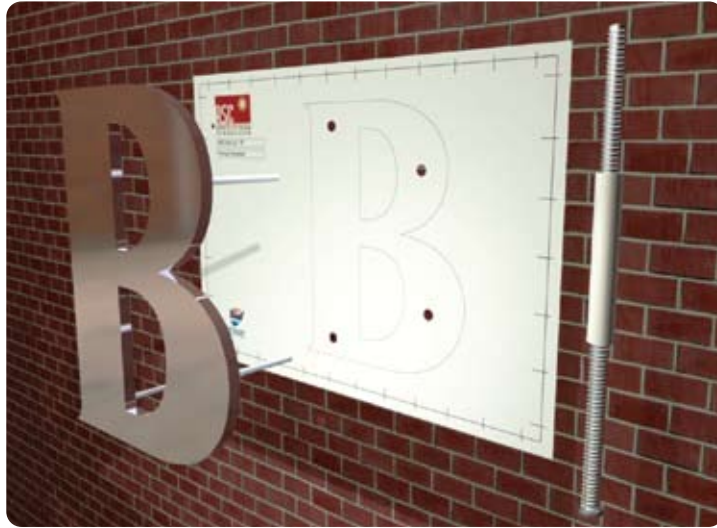

★ APPLELEC SIGN
components

Flat Cut Metal Letters

Fixings

Studs

Double Sided Tape

Brass Locators

BRITISH SIGN
& GRAPHICS
ASSOCIATION