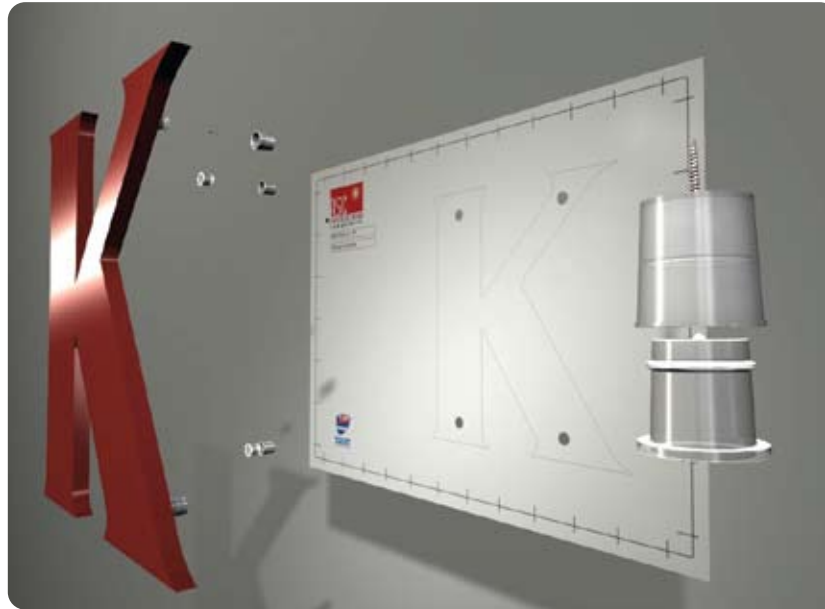

★ APPLELEC SIGN  
components

Flat Cut Acrylic Letters

Fixings

Double Sided Tape

PVC Locators

BRITISH SIGN  
& GRAPHICS  
ASSOCIATION