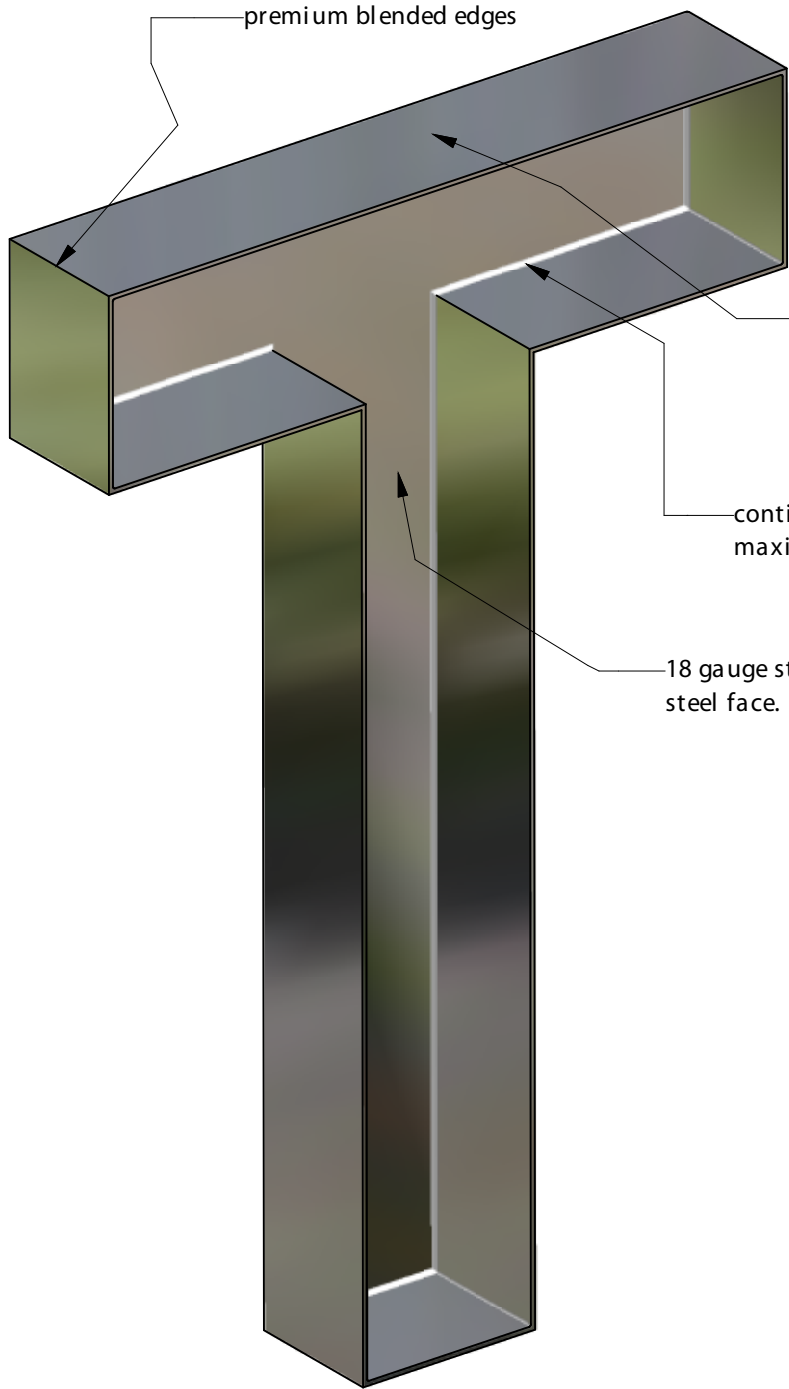

4

3

2

1

| | | | |
|----------|--|-----------------------------|---------------|
| DRAWN | | TITLE | |
| JOE | | Typical Construction Detail | |
| CHECKED | | SIZE | REV |
| QA | | | |
| MFG | | | |
| APPROVED | | SCALE | SHEET 1 OF 18 |

sla SIGN SUPPLIER OF THE YEAR 2008

NOTE:
 1. Titanium Letters have a fine silver edge. Edges are not clad and are not premium blended edges.

SECTION CCC-CCC
SCALE 0.40 : 1

D

C

B

A

4