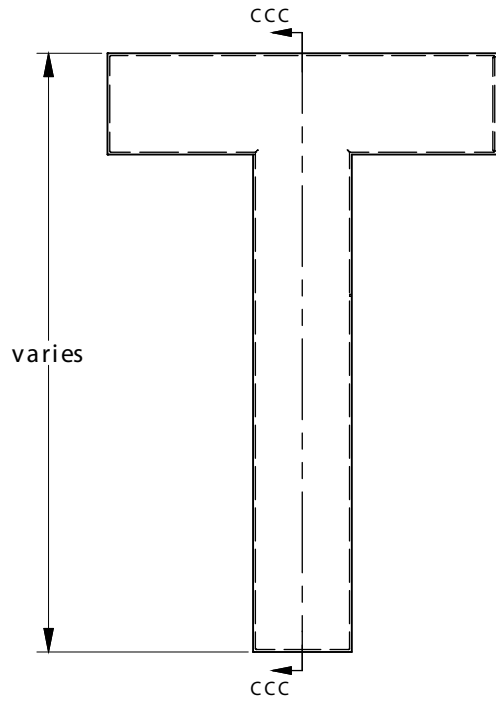

4

3

2

1

| | | | |
|----------|--|-----------------------------|---------------|
| DRAWN | | TITLE | |
| JOE | | Typical Construction Detail | |
| CHECKED | | SIZE | REV |
| QA | | | |
| MFG | | | |
| APPROVED | | SCALE | SHEET 1 OF 18 |

sla SIGN SUPPLIER OF THE YEAR 2008

NOTE:
 1. Titanium Letters have a fine silver edge. Edges are not clad and are not premium blended edges.

SECTION CCC-CCC
SCALE 0.40 : 1

D

C

B

A

4