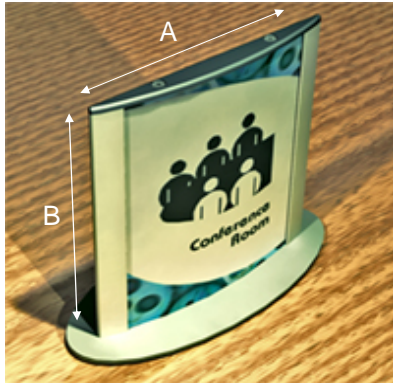

Sketch	Cat. No.	A (mm)	B (mm)	insert size (mm)	Price
<b>Table stands LVTS-2 Single sided</b>	LVTS2 - 70-50 S	70mm	50mm	55x50	£8.14
	LVTS2 - 70-75 S	70mm	75mm	55x75	£8.38
	LVTS2 - 70-105 S	70mm	105mm	55x105	£8.66
	LVTS2 - 94-50 S	94mm	50mm	94x50	£8.75
	LVTS2 - 94-75 S	94mm	75mm	94x75	£9.04
	LVTS2 - 94-105 S	94mm	105mm	94x105	£9.39

LVTS2 - 124-50 S	124mm	50mm	124x50	£10.20
LVTS2 - 124-75 S	124mm	75mm	124x75	£10.65
LVTS2 - 124-105 S	124mm	105mm	124x105	£11.19
LVTS2 - 124-125 S	124mm	125mm	124x125	£11.54
LVTS2 - 170-50 S	170mm	50mm	150x50	£13.14
LVTS2 - 170-75 S	170mm	75mm	150x75	£13.72
LVTS2 - 170-105 S	170mm	105mm	150x105	£14.41
LVTS2 - 170-125 S	170mm	125mm	150x125	£14.87
LVTS2 - 170-150 S	170mm	150mm	150x150	£15.44
LVTS2 - 170-210 S	170mm	210mm	150x210	£16.83
LVTS2 - 230-50 S	210mm	50mm	210x50	£17.08
LVTS2 - 230-75 S	210mm	75mm	210x75	£17.91
LVTS2 - 230-105 S	210mm	105mm	210x105	£18.90
LVTS2 - 230-125 S	210mm	125mm	210x125	£19.56
LVTS2 - 230-150 S	210mm	150mm	210x150	£20.38
LVTS2 - 230-210 S	210mm	210mm	210x210	£22.37
LVTS2 - 230-297 S	210mm	297mm	210x297	£25.25