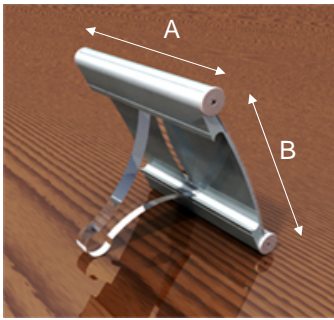

Sketch	Cat. No.	A (mm)	B (mm)	insert size (mm)	Price- silver clips	Price- colored clips
	LPTS1 AC- 94-105 S	105mm	94mm	105x75	£11.97	£13.46
	LPTS1 AC- 94-125 S	125mm	94mm	125x75	£12.37	£14.14
	LPTS1 AC- 94-150 S	150mm	94mm	150x75	£12.86	£14.98
	LPTS1 AC- 94-210 S	210mm	94mm	210x75	£14.04	£17.01
	LPTS1 AC- 94-250 S	250mm	94mm	250x75	£17.34	£20.88
	LPTS1 AC- 94-297 S	297mm	94mm	297x75	£18.32	£22.52
	LPTS1 AC- 124-105 S	105mm	124mm	105x105	£14.02	£15.50
	LPTS1 AC- 124-125 S	125mm	124mm	125x105	£14.47	£16.24
	LPTS1 AC- 124-150 S	150mm	124mm	150x105	£15.03	£17.15
	LPTS1 AC- 124-210 S	210mm	124mm	210x105	£16.38	£19.35
	LPTS1 AC- 124-250 S	250mm	124mm	250x105	£19.80	£23.34
	LPTS1 AC- 124-297 S	297mm	124mm	297x105	£20.93	£25.13
	LPTS1 AC- 168-125 S	125mm	168mm	125x150	£18.92	£20.69
	LPTS1 AC- 168-150 S	150mm	168mm	150x150	£19.65	£21.77
	LPTS1 AC- 168-210 S	210mm	168mm	210x150	£21.42	£24.39
	LPTS1 AC- 168-250 S	250mm	168mm	250x150	£25.12	£28.65
	LPTS1 AC- 168-297 S	297mm	168mm	297x150	£26.59	£30.79
	LPTS1 AC- 230-150 S	150mm	230mm	150x210	£23.00	£25.13
	LPTS1 AC- 230-210 S	210mm	230mm	210x210	£25.22	£28.19
	LPTS1 AC- 230-250 S	250mm	230mm	250x210	£29.22	£32.75
	LPTS1 AC- 230-297 S	297mm	230mm	297x210	£31.06	£35.26