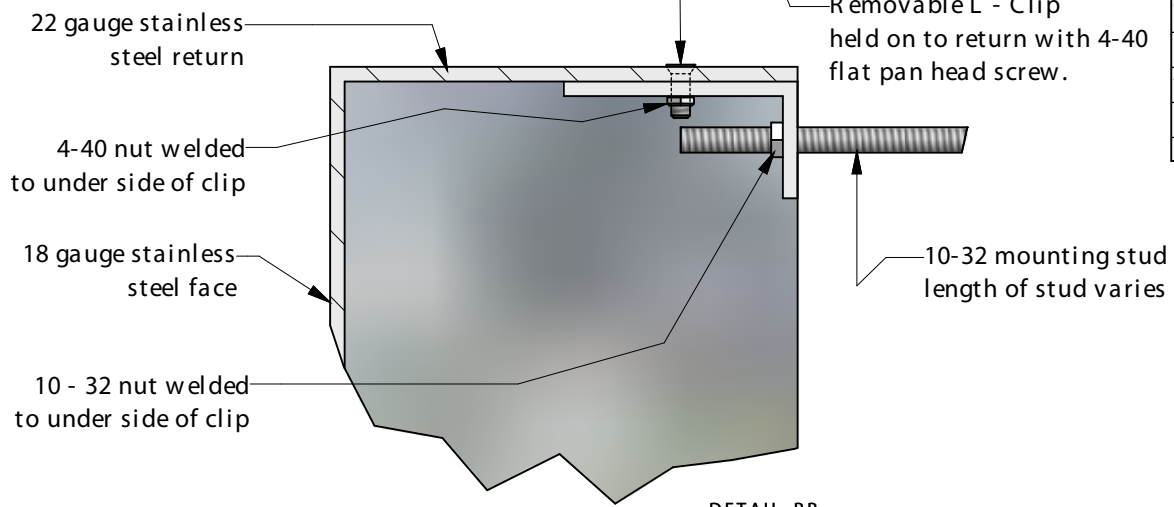

DRAWN JOE		TITLE Removable L - Clips for Stud Mount	
CHECKED		Drawing Number: M4	
QA		SIZE	REV
MFG		SHEET 5 OF 18	
APPROVED			
		SCALE	

NOTE:  
1. All mounting hardware is set up for 10 - 32 unless otherwise specified.