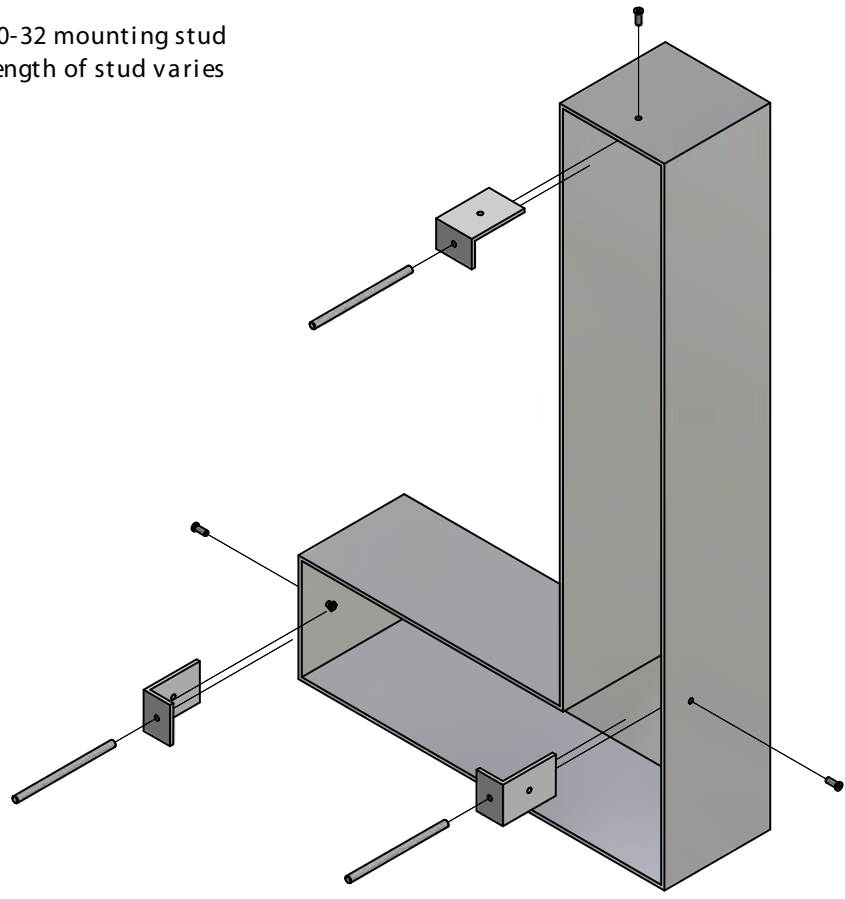

DRAWN JOE		TITLE Removable L - Clips for Stud Mount	
CHECKED		Drawing Number: M4	
QA		SIZE	REV
MFG		SHEET 5 OF 18	
APPROVED			
		SCALE	

NOTE:  
1. All mounting hardware is set up for 10 - 32 unless otherwise specified.