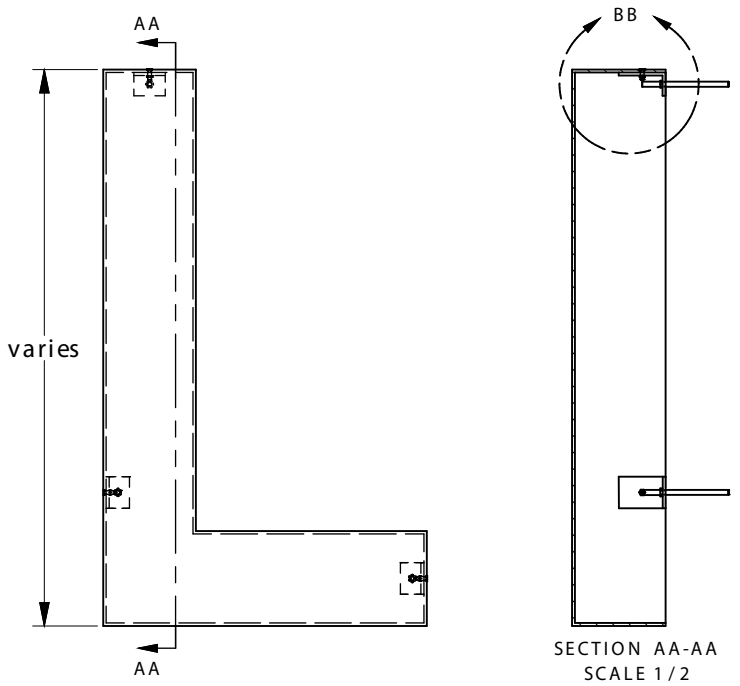

DRAWN JOE		TITLE Removable L - Clips for Stud Mount	
CHECKED		Drawing Number: M4	
QA		SIZE	REV
MFG		SHEET 5 OF 18	
APPROVED			
		SCALE	

NOTE:  
1. All mounting hardware is set up for 10 - 32 unless otherwise specified.