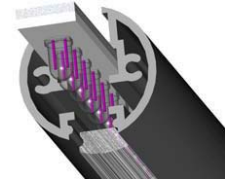

LED TROUGH LIGHT

Applelec's LED Trough lighting system has been developed as a maintenance free solution to illuminating fascia and projecting signs. Flexible as either an up or down lighter this ultra slim profile offers an easy to install lighting solution for Sign Makers.

Features

- ❖ 28mm diameter slim line profile.
- ❖ High brightness white LED lights.
- ❖ Suitable for indoor/outdoor use.
- ❖ Powder coating finishes available.
- ❖ Up to 1.5 metres of illumination.
- ❖ An RGB option is also available.
- ❖ Max Extrusion Length is 3 metres.

DOWN LIGHTING

UP LIGHTING

Fixings

The extrusion is versatile to accommodate a variety of different fitting brackets that are supplied by Applelec, or maybe custom made by the user themselves, or perhaps through a trade supplier of fixing components.

Flex Bracket

Top Bracket

Side Bracket