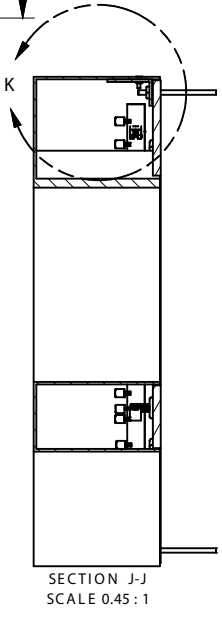

DRAWN JOE		TITLE Halo Lit L.E.D. Letter with Removable Lexan Backs and Removable L - Clips	
CHECKED		Drawing Number: M14	
QA		SIZE	REV
MFG		SCALE	
APPROVED		SHEET 15 OF 18	

DETAIL K  
SCALE 1.70:1

NOTE:  
1. All mounting hardware is set up for 10 - 32 unless otherwise specified.