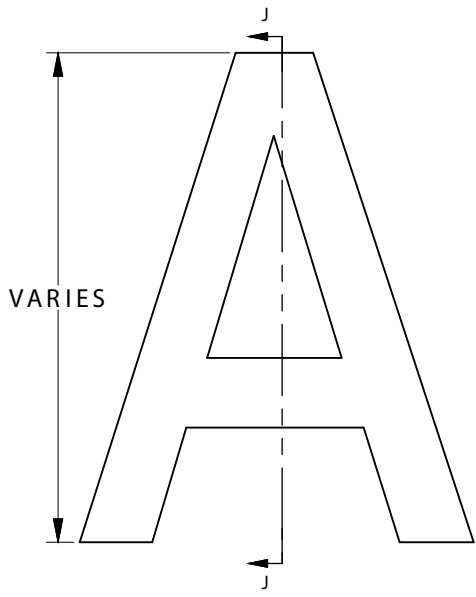

DRAWN JOE		TITLE Halo Lit L.E.D. Letter with Removable Lexan Backs and Removable L - Clips	
CHECKED		Drawing Number: M14	
QA		SIZE	REV
MFG		SCALE	
APPROVED		SHEET 15 OF 18	

DETAIL K  
SCALE 1.70:1

NOTE:  
1. All mounting hardware is set up for 10 - 32 unless otherwise specified.