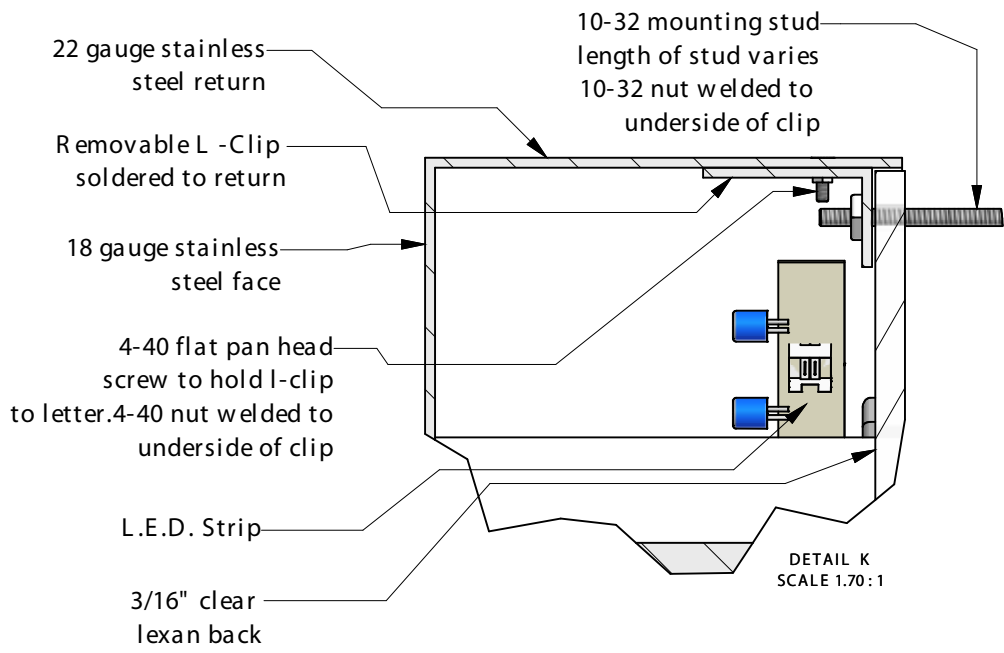

DRAWN JOE		TITLE Halo Lit L.E.D. Letter with Removable Lexan Backs and Removable L - Clips	
CHECKED		Drawing Number: M14	
QA		SIZE	REV
MFG		SCALE	
APPROVED		SHEET 15 OF 18	

DETAIL K  
SCALE 1.70:1

NOTE:  
1. All mounting hardware is set up for 10 - 32 unless otherwise specified.