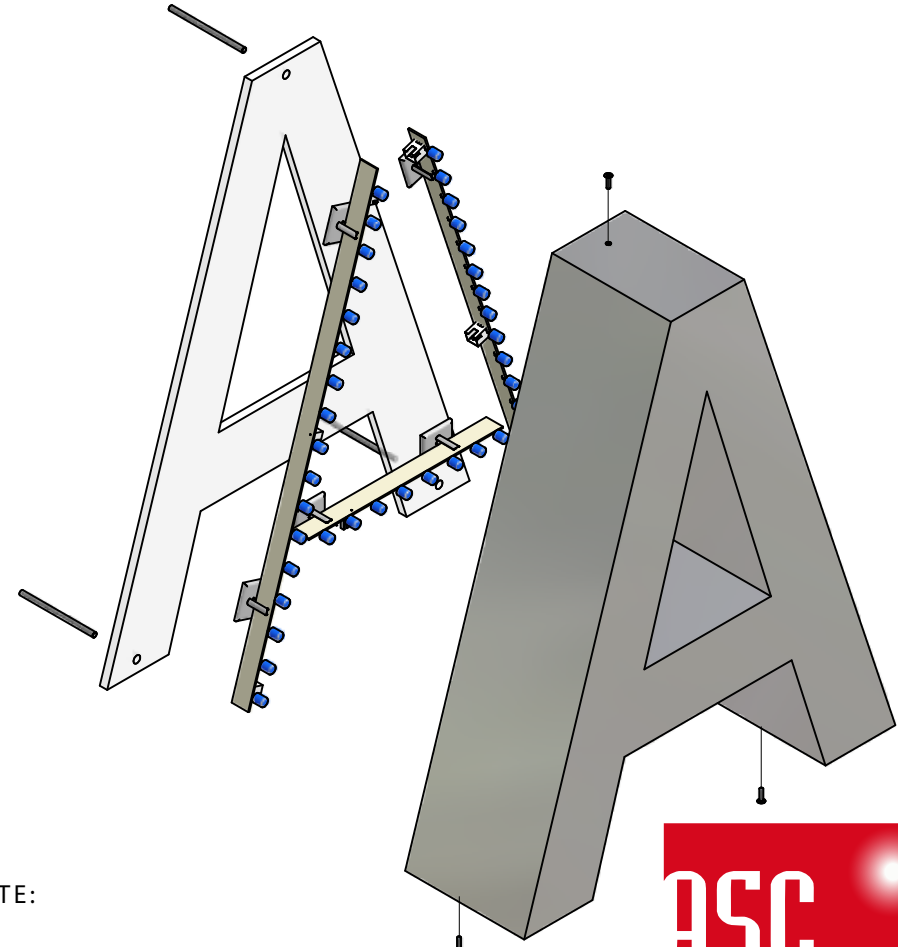

DRAWN JOE		TITLE Halo Lit L.E.D. Letter with Removable Lexan Backs and Removable L - Clips	
CHECKED		Drawing Number: M14	
QA		SIZE	REV
MFG		SCALE	
APPROVED		SHEET 15 OF 18	

DETAIL K  
SCALE 1.70:1

NOTE:  
1. All mounting hardware is set up for 10 - 32 unless otherwise specified.