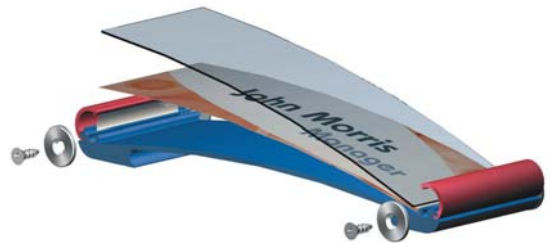

Will we see you there?

sign&digital UK

New Products Launched:

Solar Powered LED Signs
 a Sign Industry first.

A Way Finding system
 with a modern feel.

Modular Post & Panel Signs
 UK Co. Sign Distributor.

Stand Off Support Fixings
 from solid stainless steel.