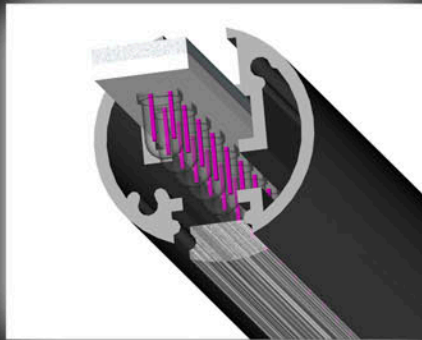

New Product Launch: LED Trough Light

- 28mm dia slim line profile
- High brightness LED light
- For Indoor or Outdoor use
- A variety of fixings
- Fascias / Projecting signs
- Up or Down lighting

T: 01274 774477 E: sales@applelecsign.co.uk

bringing technology to light

New Product Launch: LED Light Sheet

- LEDs embedded in acrylic
- Size Zero! 4mm profile
- IP67 rating
- Slim Line Light Boxes
- Routed flat lettering
- Display / Poster cases