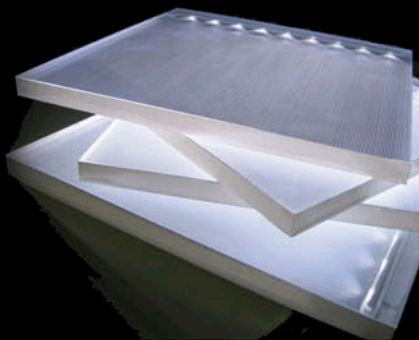

New Product Launch: LED Trough Light

- 28mm dia slim line profile
- High brightness LED light
- For Indoor or Outdoor use
- A variety of fixings
- Fascias / Projecting signs
- Up or Down lighting

T: 01274 774477 E: sales@applelecsign.co.uk

bringing technology to light

New Product Launch: LED Light Sheet

- LEDs embedded in acrylic
- Size Zero! 4mm profile
- IP67 rating
- Slim Line Light Boxes
- Routed flat lettering
- Display / Poster cases