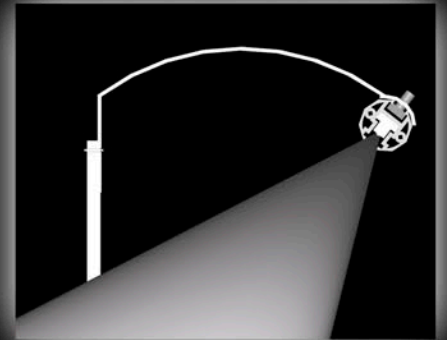

New Product Launch: LED Trough Light

- 28mm dia slim line profile
- High brightness LED light
- For Indoor or Outdoor use
- A variety of fixings
- Fascias / Projecting signs
- Up or Down lighting

T: 01274 774477 E: sales@applelecsign.co.uk

bringing technology to light

New Product Launch: LED Light Sheet

- LEDs embedded in acrylic
- Size Zero! 4mm profile
- IP67 rating
- Slim Line Light Boxes
- Routed flat lettering
- Display / Poster cases