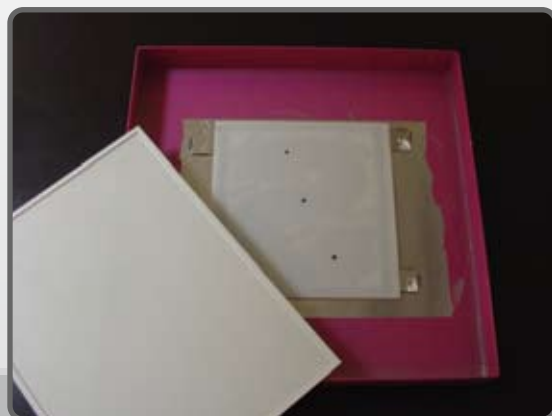

ASC

APPLELEC SIGN
components

“LED Light Sheet for Slim Line Light Boxes”

www.applelecsign.co.uk

SIGN SUPPLIER OF THE YEAR 2008

CONTACT US TODAY FOR A QUOTATION

T: +44 (0) 1274 774 477

F: +44 (0) 1274 774 478